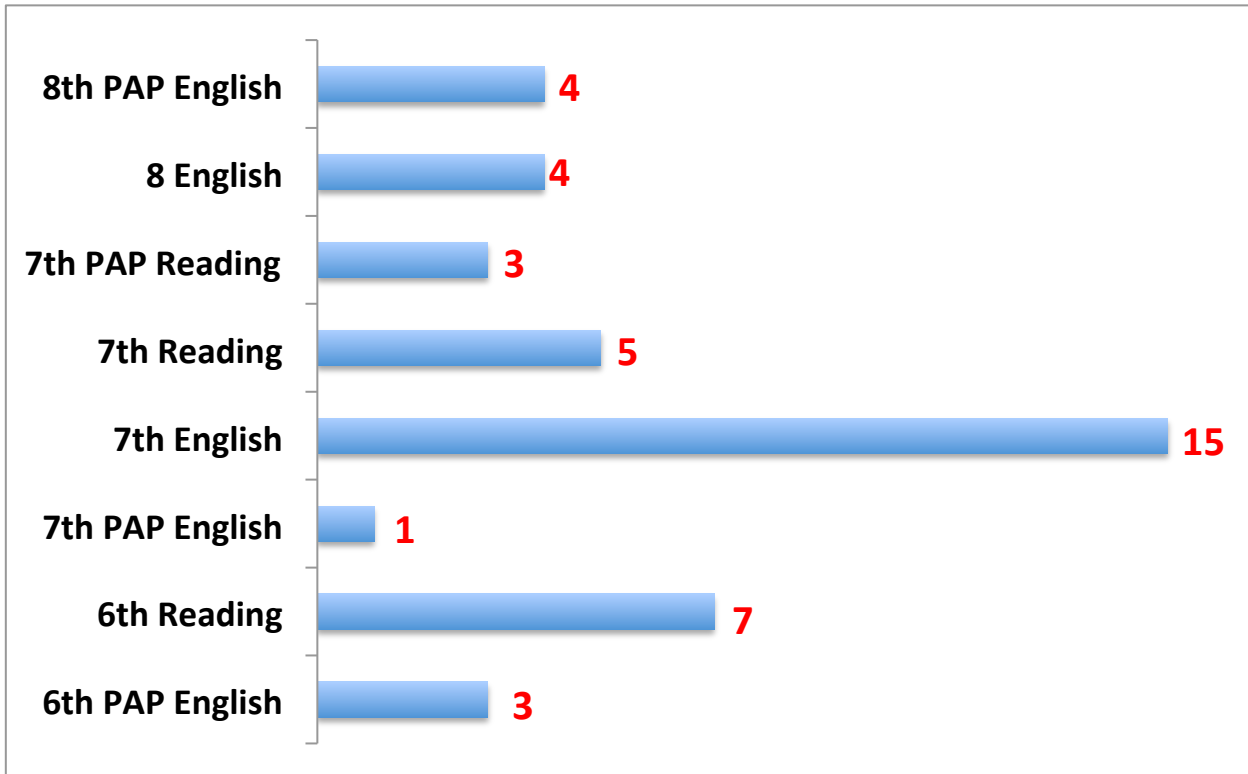

5th Six Weeks Dashboard 2014-2015

English/Reading Failures by Grade Level