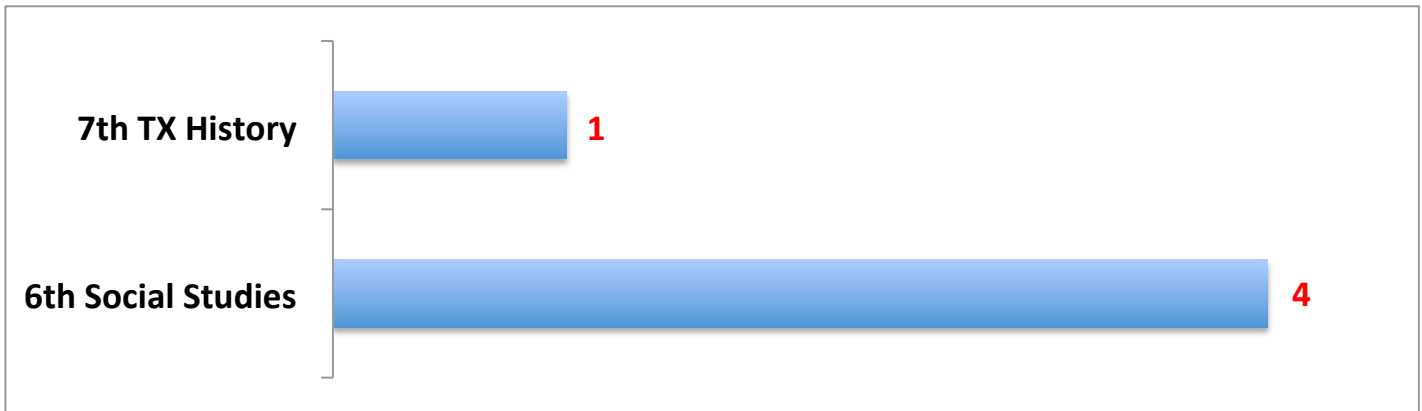

Total number of tardies for all grades level combined- 232

5th Six Weeks Dashboard 2014-2015

English/Reading Failures by Grade Level

Math Failures by Grade Level

5th Six Weeks Dashboard 2014-2015

Social Studies Failures by Grade Level