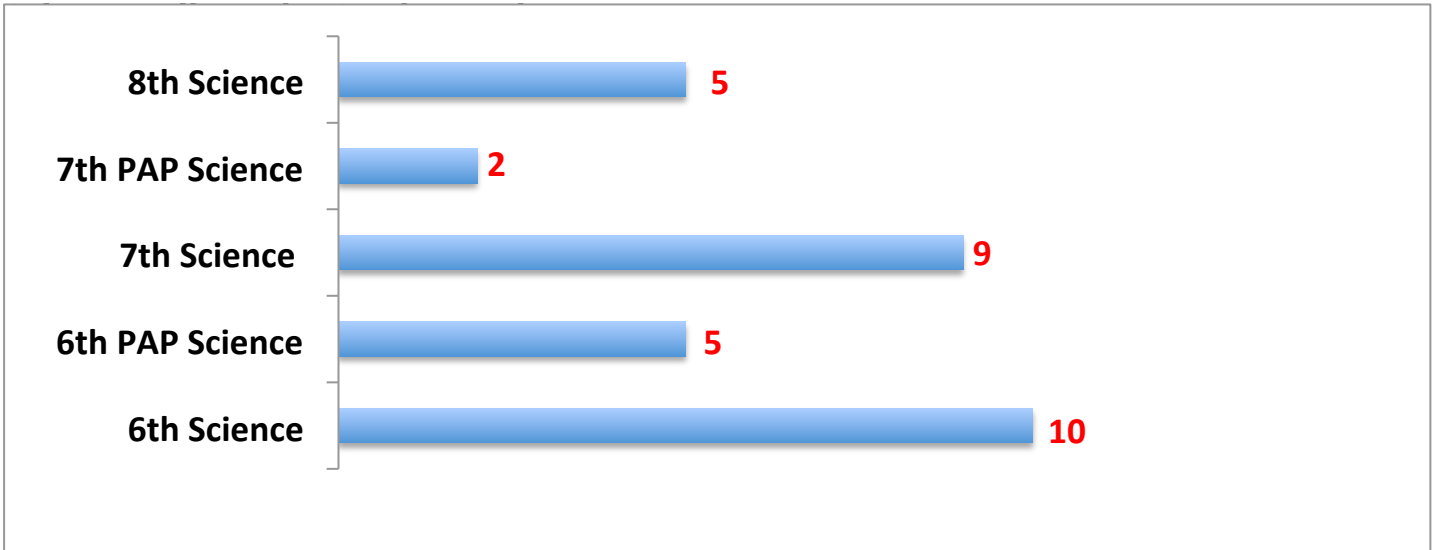

Total number of tardies for all grades level combined- 232

5th Six Weeks Dashboard 2014-2015

English/Reading Failures by Grade Level

Math Failures by Grade Level

5th Six Weeks Dashboard 2014-2015

Social Studies Failures by Grade Level